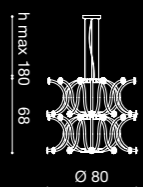

PL COMPO 1

6 x max 105W E27 HALO
6 x max 23W E27 FLUO
6 x E27 SUITABLE FOR LED LAMPS
+
1 x 15W LED 3000°K

PL COMPO 2

9 x max 105W E27 HALO
9 x max 23W E27 FLUO
9 x E27 SUITABLE FOR LED LAMPS
+
1 x 15W LED 3000°K

SO COMPO 1

6 x max 105W E27 HALO
6 x max 23W E27 FLUO
6 x E27 SUITABLE FOR LED LAMPS
+
1 x 15W LED 3000°K

SO COMPO 2

9 x max 105W E27 HALO
9 x max 23W E27 FLUO
9 x E27 SUITABLE FOR LED LAMPS
+
1 x 15W LED 3000°K