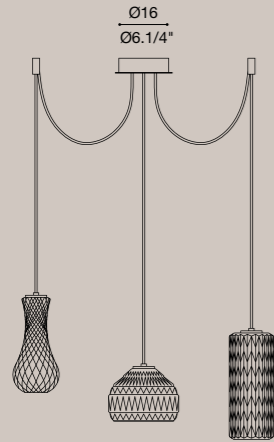

*The OMG collection, acronym of Oh My Glass!, is a tribute to the beauty of moulded glass. A variety of shapes, sizes and finishes for a "symphony" of suspensions and ceiling fixtures. The colour variations in the glass, the finishes in the frame and in the forms make various combinations possible. The glass is available transparent or white. Structure: brushed nickel or gold. Ceiling canopy: brushed nickel or gold.*

#### OMG S0 80

- OMGS080NSCR (a)
- OMGS0800SCR (b)
- OMGS080NSBC (c)
- OMGS0800SBC (d)
- OMGS080NSFO (e)
- OMGS0800SFO (f)

1 x E14 SUITABLE FOR LED LAMPS

OMG S0 COMPO 3L

Composizione / Composition

1x

**CARS03LC**