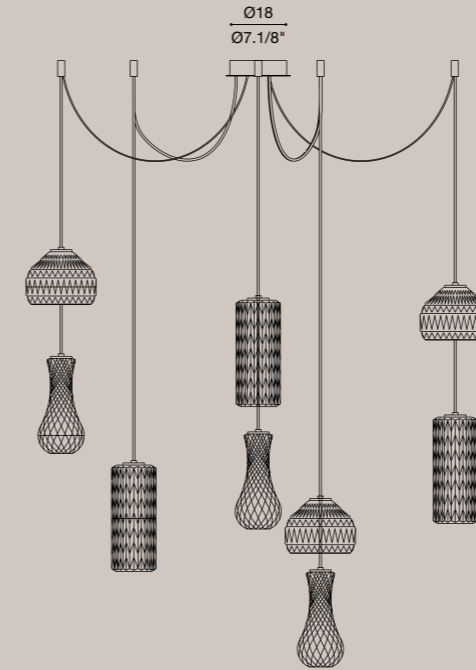

OMG S0 COMPO 9L

Composizione / Composition

1x

CARS09LC

N.B. Ceiling canopy compo only white RAL 9010 / Rosone a soffitto compo solo bianco RAL 9010

3x

OMG70CNSCR (a)
OMG70COSCR (b)
OMG70CNSBC (c)
OMG70COSBC (d)

3x

OMG60CNSCR (a)
OMG60COSCR (b)
OMG60CNSBC (c)
OMG60COSBC (d)

3x

OMG80CNSCR (a)
OMG80COSCR (b)
OMG80CNSBC (c)
OMG80COSBC (d)
OMG80CNSFO (e)
OMG80COSFO (f)

9 x E14 SUITABLE FOR LED LAMPS