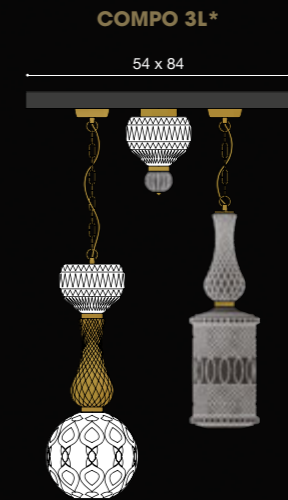

COMPO 3L*
54 x 84