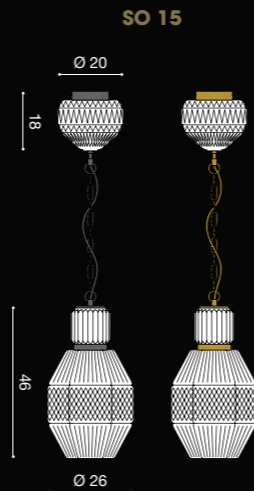

SO 15
1 x E27 + 1 x E14 230V
SUITABLE FOR LED LAMPS

* Struttura a soffitto: finitura nera opaca.
Ceiling structure: matt black finish.

Accessorio: calza in tessuto per coprire catena metallica.
Disponibile in bianco o nero.
La catena è disponibile con una lunghezza standard di 50 cm.

Accessory: fabric cover for metal chain. Available in white or black.
The chain is available with a standard length of 50 cm.

Label B