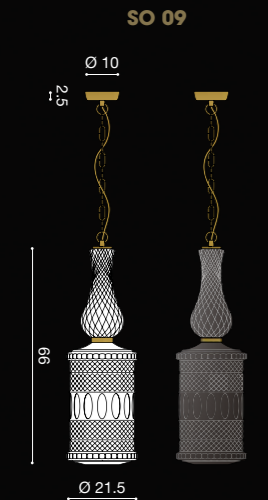

SO 09
1 x E27 230V
SUITABLE FOR LED LAMPS