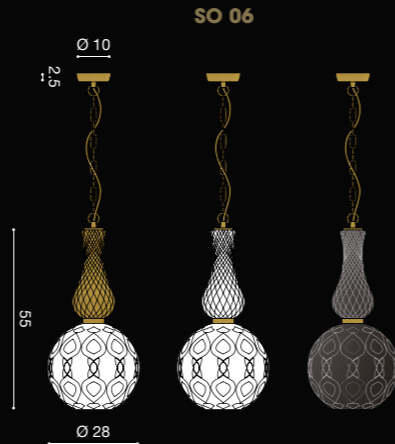

1 x E27 230V
SUITABLE FOR LED LAMPS