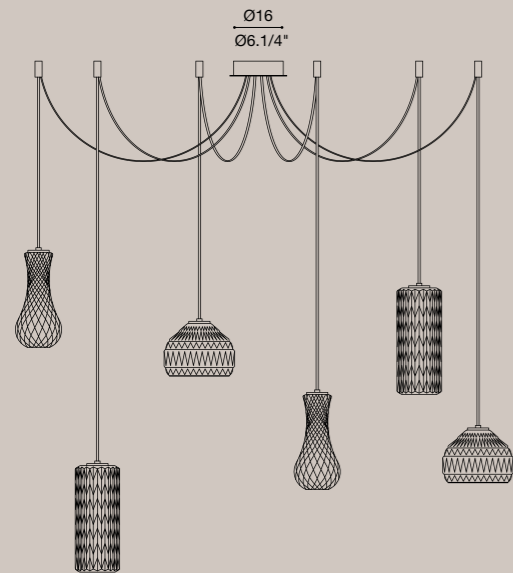

OMG S0 COMPO 6L

Composizione / Composition

1x

CARS06LC

N.B. Ceiling canopy compo only white RAL 9010 / Rosone a soffitto compo solo bianco RAL 9010

2x

OMG70CNSCR (a)
OMG70COSCR (b)
OMG70CNSBC (c)
OMG70COSBC (d)

2x

OMG60CNSCR (a)
OMG60COSCR (b)
OMG60CNSBC (c)
OMG60COSBC (d)

2x

OMG80CNSCR (a)
OMG80COSCR (b)
OMG80CNSBC (c)
OMG80COSBC (d)
OMG80CNSFO (e)
OMG80COSFO (f)

6 x E14 SUITABLE FOR LED LAMPS