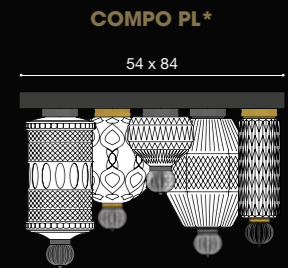

COMPO PL*
54 x 84