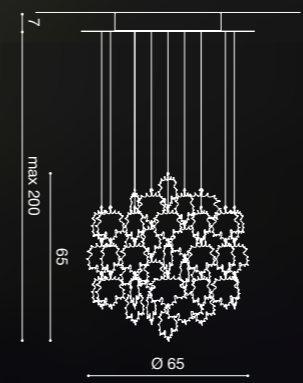

SO 65

27.7W LED 3000°K

SO 100

46.2W LED 3000°K

Label B

COMPO 65 BASIC

4 x max 40W GU10 HALO
4 x GU10 SUITABLE FOR LED LAMPS

COMPO 65