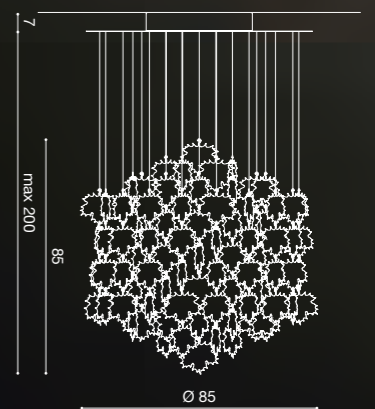

COMPO 85

6 x max 40W GU10 HALO
6 x GU10 SUITABLE FOR LED LAMPS