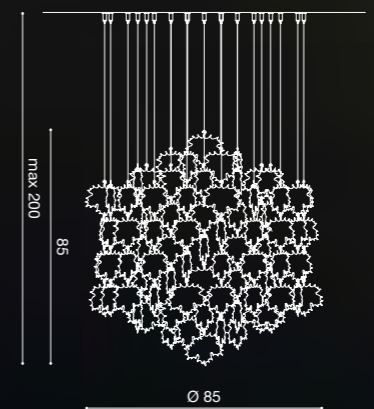

COMPO 85 BASIC

6 x max 40W GU10 HALO
6 x GU10 SUITABLE FOR LED LAMPS