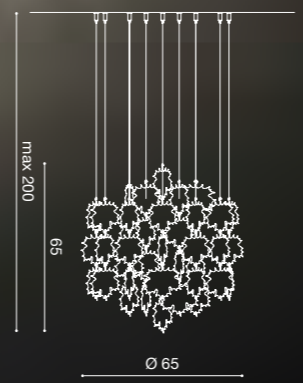

MAPLE

/ DESIGN BY
BRIAN RASMUSSEN

AP/PL 25

10W LED 220-240V 3000°K

AP 35

13W LED 220-240V 3000°K

SO 35

14.8W LED 3000°K

SO 65

27.7W LED 3000°K

SO 100

46.2W LED 3000°K

Label B

COMPO 65 BASIC

4 x max 40W GU10 HALO
4 x GU10 SUITABLE FOR LED LAMPS

COMPO 65