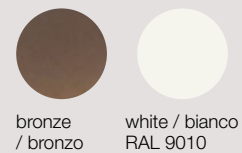

[En] → Aluminium dome in 5 different sizes decorated with laser cutted ornament. Structure in white and bronze painted finish. The LED light source is covered with a PMMA diffuser. White ceiling canopy.

[It] → Cupola in alluminio in 5 diverse misure, decoro ottenuto con tecnica del laser 3D. Finitura bianco e bronzo verniciato. Sorgente LED coperta da diffusore in PMMA. Rosone a soffitto bianco.

colors