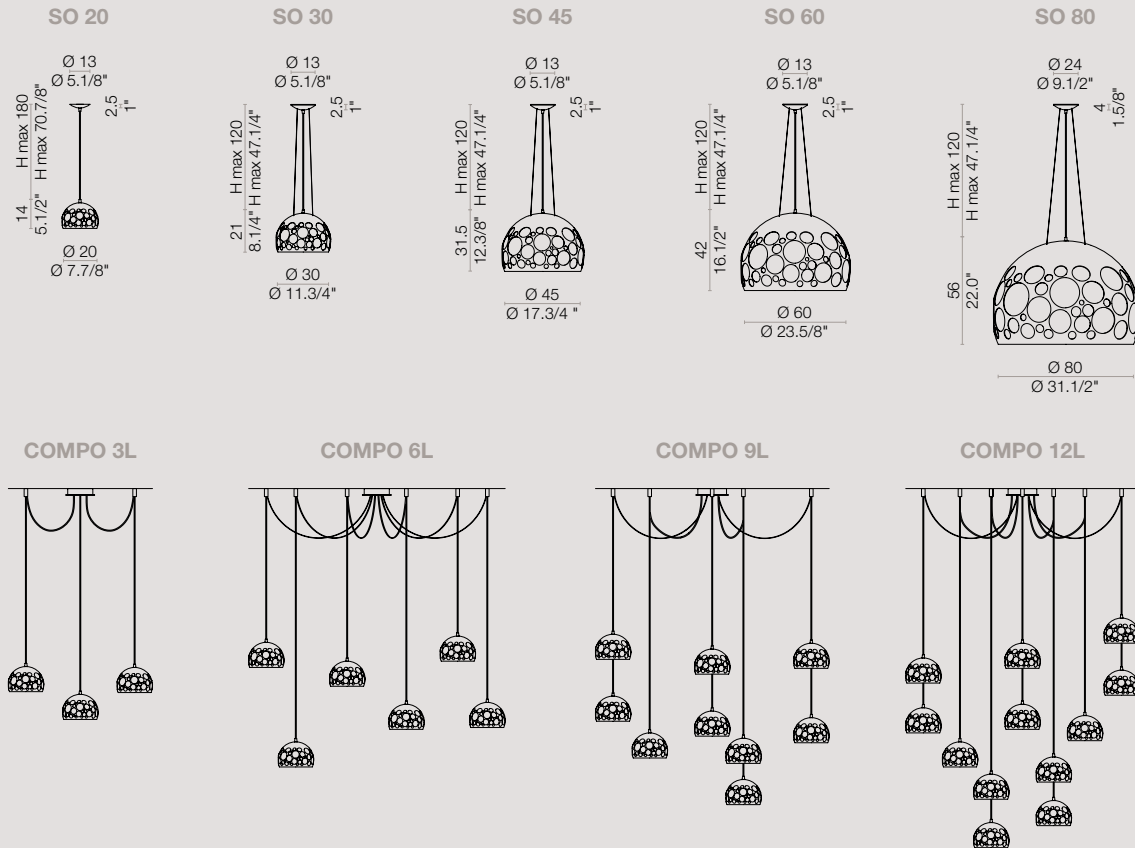

[En] → Aluminium dome in 5 different sizes decorated with laser cutted ornament. Structure in white and bronze painted finish. The LED light source is covered with a PMMA diffuser. White ceiling canopy.

[It] → Cupola in alluminio in 5 diverse misure, decoro ottenuto con tecnica del laser 3D. Finitura bianco e bronzo verniciato. Sorgente LED coperta da diffusore in PMMA. Rosone a soffitto bianco.

colors

material

aluminium and PMMA
 alluminio e PMMA

light source

- SO 20**
1 x E14 230V SUITABLE FOR LED LAMPS
 - SO 30 ***
1 x GX53 230V SUITABLE FOR LED LAMPS
 - SO 45 ***
3 x GX53 230V SUITABLE FOR LED LAMPS
 - SO 60 ***
4 x GX53 230V SUITABLE FOR LED LAMPS
 - SO 80 ***
5 x GX53 230V SUITABLE FOR LED LAMPS
 - COMPO 3L**
3 x E14 230V SUITABLE FOR LED LAMPS
 - COMPO 6L**
6 x E14 230V SUITABLE FOR LED LAMPS
 - COMPO 9L**
9 x E14 230V SUITABLE FOR LED LAMPS
 - COMPO 12L**
12 x E14 230V SUITABLE FOR LED LAMPS
- * lightbulb NOT included / lampadina NON inclusa
 GX53 LED 9,5W 230V 3000K 760lm LAGX539W

symbols

energy label

label A

SO 20 / SO 45 / SO 30
SO 60 / SO 80
 suspensions

dimensions
 Ø 20 x H 14 cm
 Ø 45 x H 31,5 cm
 Ø 30 x H 21 cm
 Ø 60 x H 42 cm
 Ø 80 x H 56 cm

colors
 white
 bronze