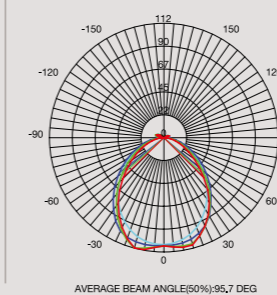

OTTAGONO 60 - Ø 170

79W LED 3000°K lm11520

STELLA - Ø 170

79W LED 3000°K lm11520

Available 4000°K / Disponibile 4000°K

Dimmerable LED driver available / Disponibile LED driver dimmerabile

symbols

photometric test FRAME 30