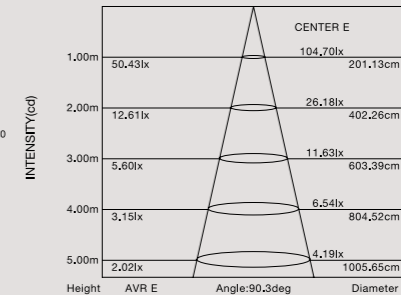

OTTAGONO 60 - Ø 170

79W LED 3000°K lm11520

STELLA - Ø 170

79W LED 3000°K lm11520

Available 4000°K / Disponibile 4000°K

Dimmerable LED driver available / Disponibile LED driver dimmerabile

symbols

photometric test FRAME 30