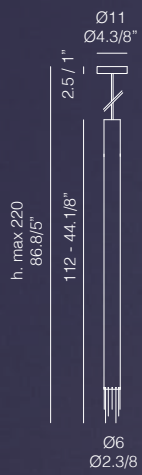

SO 40

SO 70

SO 110

1 x GU10
suitable for led lamps
IP 20

SO 40

ECLSOTUB40
Bronze / Bronzo

ECLSOTUB40NE
Black / Nero

ECLSOTUB400
Gold / Oro

SO 70

ECLSOTUB70
Bronze / Bronzo

ECLSOTUB70NE
Black / Nero

ECLSOTUB700
Gold / Oro

SO 110

ECLSOTUB110
Bronze / Bronzo

ECLSOTUB110NE
Black / Nero

ECLSOTUB1100
Gold / Oro

White
ceiling
canopy /
Rosone
a soffitto
bianco