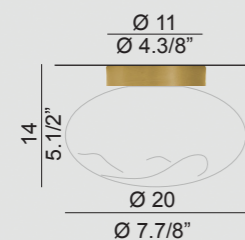

1 X GU10
suitable for
LED lamps
CE IP 20

**BRUSHED GOLD
ORO SPAZZOLATO
MNLC1OSX**

**BRUSHED BURNISHED
BRUNITO SPAZZOLATO
MNLC1BSX**

**BRUSHED PLATINUM
PLATINO SPAZZOLATO
MNLC1PSX**

**BLACK RAL 9005
NERO RAL 9005
MNLC1NEX**

**WALL &
CEILING SCNCE/
APPLIQUE
& PLAFONIERA**