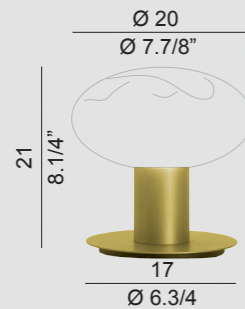

STRUCTURES / MONTATURE

**BEDSIDE LAMP/
LAMPADA
DA COMODINO**