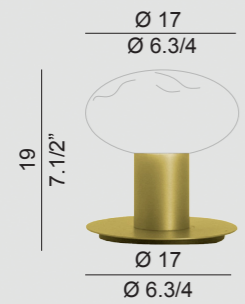

1 X GU10
suitable for
LED lamps
CE IP 20

**BRUSHED GOLD
ORO SPAZZOLATO
MNLC1OSX**

**BRUSHED BURNISHED
BRUNITO SPAZZOLATO
MNLC1BSX**

**BRUSHED PLATINUM
PLATINO SPAZZOLATO
MNLC1PSX**

**BLACK RAL 9005
NERO RAL 9005
MNLC1NEX**

**BEDSIDE LAMP/
LAMPADA
DA COMODINO**