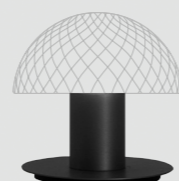

LIGHT4

L I G H T & L I V I N G

TURN ON YOUR "BALL"

DIFFUSERS IN GLASS / DIFFUSORI IN VETRO

CLEAR
TRASPARENTE
BALVTCR2

WHITE
BIANCO
BALVTBC2

STRUCTURES / MONTATURE

TABLE LAMP/
LAMPADA DA
TAVOLO

BEDSIDE LAMP/
LAMPADA
DA COMODINO

1 X GU10
suitable for
LED lamps
CE IP 20

BRUSHED GOLD
ORO SPAZZOLATO
MNLC1OSX

BRUSHED BURNISHED
BRUNITO SPAZZOLATO
MNLC1BSX

BRUSHED PLATINUM
PLATINO SPAZZOLATO
MNLC1PSX

BLACK RAL 9005
NERO RAL 9005
MNLC1NEX

BLACK RAL 9005
NERO RAL 9005
MNAP1NEX

Collection composed by blown glass diffuser "balloton", clear or polish white.

Metal structure in brushed gold, brushed burnished, brushed platinum or black RAL 9005.

Bulbs not included.

Collezione con diffusore in vetro soffiato decoro "balloton", trasparente o bianco lucido.

Montatura in metallo finiture: oro spazzolato, brunito spazzolato, platino spazzolato o nero RAL 9005.