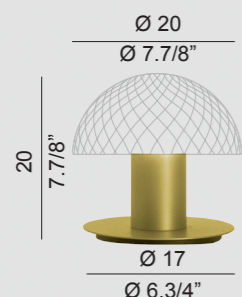

BEDSIDE LAMP/
LAMPADA
DA COMODINO

1 X GU10
suitable for
LED lamps
CE IP 20

BRUSHED GOLD
ORO SPAZZOLATO
MNLC1OSX

BRUSHED BURNISHED
BRUNITO SPAZZOLATO
MNLC1BSX

BRUSHED PLATINUM
PLATINO SPAZZOLATO
MNLC1PSX

BLACK RAL 9005
NERO RAL 9005
MNLC1NEX