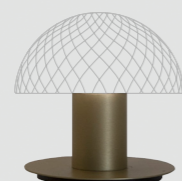

LIGHT4

L I G H T & L I V I N G

TURN ON YOUR "BALL"

DIFFUSERS IN GLASS / DIFFUSORI IN VETRO

CLEAR
TRASPARENTE
BALVTCR2

WHITE
BIANCO
BALVTBC2

STRUCTURES / MONTATURE

TABLE LAMP/
LAMPADA DA
TAVOLO

BEDSIDE LAMP/
LAMPADA
DA COMODINO

1 X GU10
suitable for
LED lamps
CE IP 20

BRUSHED GOLD
ORO SPAZZOLATO
MNLC1OSX

BRUSHED BURNISHED
BRUNITO SPAZZOLATO
MNLC1BSX

BRUSHED PLATINUM
PLATINO SPAZZOLATO
MNLC1PSX

BLACK RAL 9005
NERO RAL 9005
MNLC1NEX

BLACK RAL 9005
NERO RAL 9005
MNAP1NEX

Collection composed by blown glass diffuser "balloton", clear or polish white.

Metal structure in brushed gold, brushed burnished, brushed platinum or black RAL 9005.

Bulbs not included.

Collezione con diffusore in vetro soffiato decoro "balloton", trasparente o bianco lucido.

Montatura in metallo finiture: oro spazzolato, brunito spazzolato, platino spazzolato o nero RAL 9005.