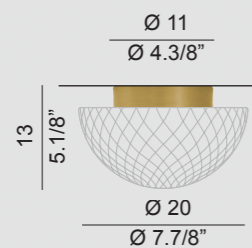

WALL &
CEILING SCONCE/
APPLIQUE
& PLAFONIERA

1 X E14
suitable for
LED lamps
CE IP 20

BRUSHED GOLD
ORO SPAZZOLATO
MNAP1OSX

BRUSHED BURNISHED
BRUNITO SPAZZOLATO
MNAP1BSX

BRUSHED PLATINUM
PLATINO SPAZZOLATO
MNAP1PSX

BLACK RAL 9005
NERO RAL 9005
MNAP1NEX