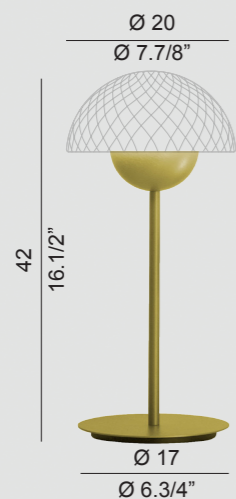

LIGHT4

L I G H T & L I V I N G

TURN ON YOUR "BALL"

DIFFUSERS IN GLASS / DIFFUSORI IN VETRO

CLEAR
TRASPARENTE
BALVTCR2

WHITE
BIANCO
BALVTBC2

STRUCTURES / MONTATURE

TABLE LAMP/
LAMPADA DA
TAVOLO